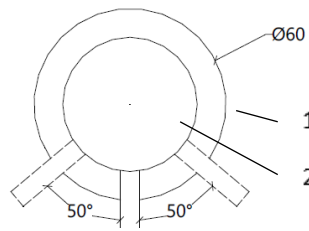

FL.412CW-1 FLOW Mini Shower Wall Mounted

TECHNICAL DATA

1. External Back Plate
2. External Handle
3. Cartridge Cover
4. Locking Nut
5. Cartridge
6. Collar
7. Brass Internal Part
8. Polystyrene Box and Backplate