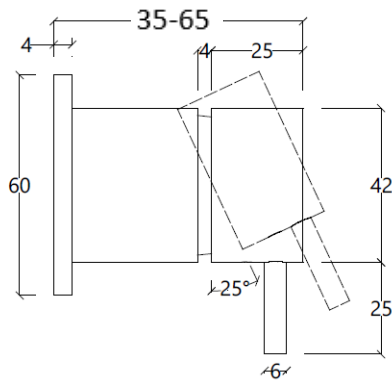

FL.412CW-1 FLOW Mini Shower Wall Mounted

TECHNICAL DATA

1. External Back Plate
2. External Handle
3. Cartridge Cover
4. Locking Nut
5. Cartridge
6. Collar
7. Brass Internal Part
8. Polystyrene Box and Backplate